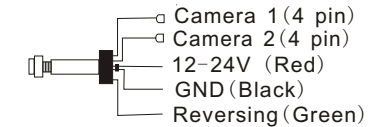

Camera Specifications:

- IP rating: Ip67
- Image Sensors: 1/3" color SONY CCD
- TV System: PAL/NTSC
- Effective Pixels: 628x582/628x492
- Sensing Area(mm): 4.9x3.7
- Resolution(TV Line): 520/480
- Horizontal Sync.Frequency (KHZ): 15.625/15.734
- Vertical Sync.Frequency (HZ): 50/60
- Video output: 1Vp-p,75Ohm
- Gamma Consumption: 0.45
- AGC: Auto
- BLC: Auto
- S/N Ratio: Better than 48dB
- Lens Angle (Deg.): 95°/ 120°
- Current Consumption (mA): 200 (MAX)
- Power Supply (DCV): 12
- Operating Temperature (Deg.C) : -30~+70(RH95%MAX.)
- Storage Temperature (Deg.C): -40~+80(RH95%MAX.)

Cable Specifications:

- 4Pin lock connector 20m (65ft) Waterproof Cable

JoDog Sport, Inc.
(866) 213-5904
www.JoDogSport.com

Monitor Connection

Camera Connection