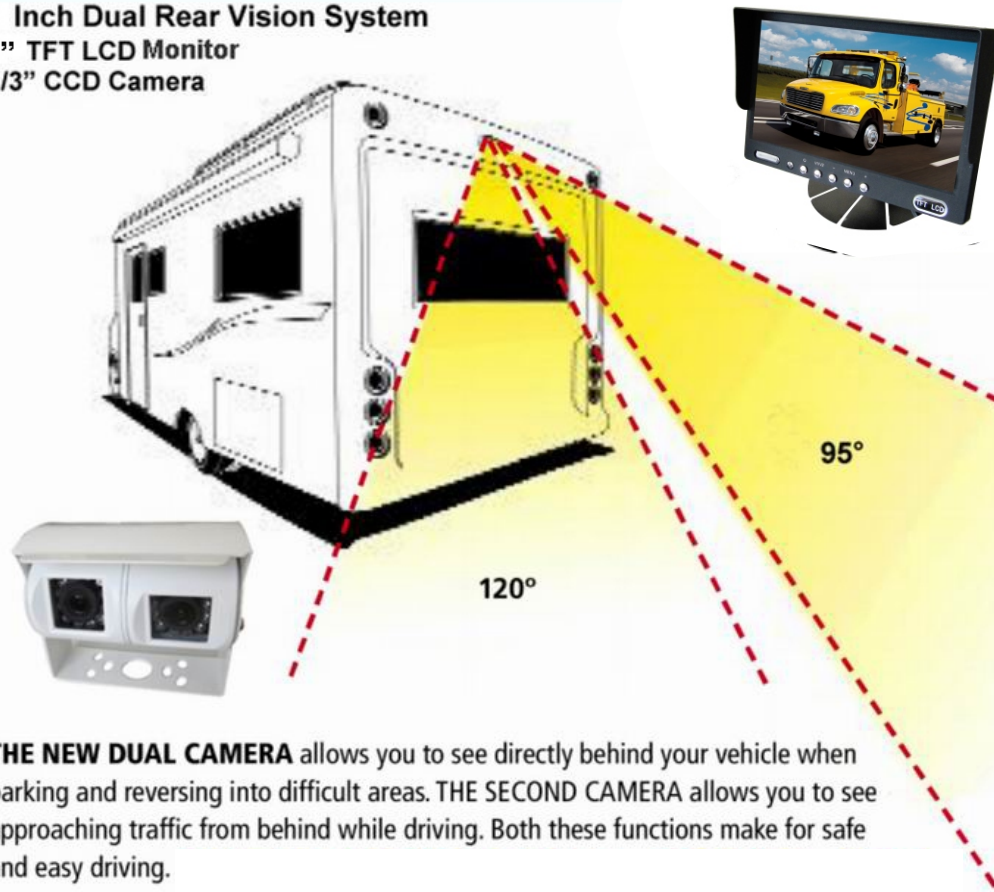

7 Inch Dual Rear Vision System 7" TFT LCD Monitor 1/3" CCD Camera

THE NEW DUAL CAMERA allows you to see directly behind your vehicle when parking and reversing into difficult areas. **THE SECOND CAMERA** allows you to see approaching traffic from behind while driving. Both these functions make for safe and easy driving.

Application Case Apply to Motorhome, Caravan, Fleet

System Configuration:

- 1x 7 inch TFT LCD Monitor
- 1x dual rear vision camera
- 2x 20M extension cable
- Total accessories

Monitor Specifications:

- Screen size: 7-inch panel (diagonal length)
- Input: 2-way video input
- System: PAL and NTSC auto switching
- Resolution: 480 x R-G-B x 234
- Power supply: 12-24V DC
- Built-in speaker (optional)
- Heavy duty reversing
- OSD menu
- contrast, color, brightness adjustable
- View angle range: L/R/U/D: 65°/65°/ 40°/15°

Camera Specifications:

- IP rating: Ip67
- Image Sensors: 1/3" color SONY CCD
- TV System: PAL/NTSC
- Effective Pixels: 628x582/628x492
- Sensing Area(mm): 4.9x3.7
- Resolution(TV Line): 520/480
- Horizontal Sync.Frequency (KHZ): 15.625/15.734
- Vertical Sync.Frequency (HZ): 50/60
- Video output: 1Vp-p,75Ohm
- Gamma Consumption: 0.45
- AGC: Auto
- BLC: Auto
- S/N Ratio: Better than 48dB
- Lens Angle (Deg.): 95°/ 120°
- Current Consumption (mA): 200 (MAX)
- Power Supply (DCV): 12
- Operating Temperature (Deg.C) : -30~+70(RH95%MAX.)
- Storage Temperature (Deg.C): -40~+80(RH95%MAX.)

Cable Specifications:

- 4Pin lock connector 20m (65ft) Waterproof Cable

JoDog Sport, Inc.
(866) 213-5904
www.JoDogSport.com

Monitor Connection

Camera Connection